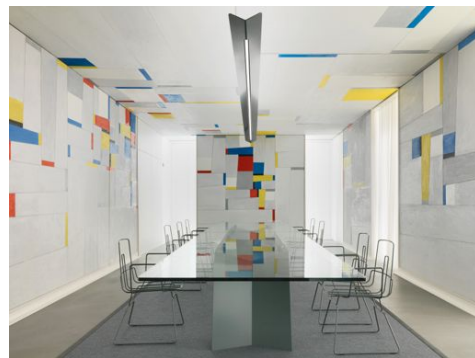

haus

konstruktiv

**Fritz Glarner's "Rockefeller Dining Room" revisited by Alfredo Häberli**  
Since 27 October 2016 permanent in the collection

**Alfredo Häberli**  
Photo: Stefan Altenburger

**Fritz Glarner's "Rockefeller Dining Room"**  
revisited by Alfredo Häberli  
Installation view Museum  
Haus Konstruktiv, 2016  
Photo: Stefan Altenburger